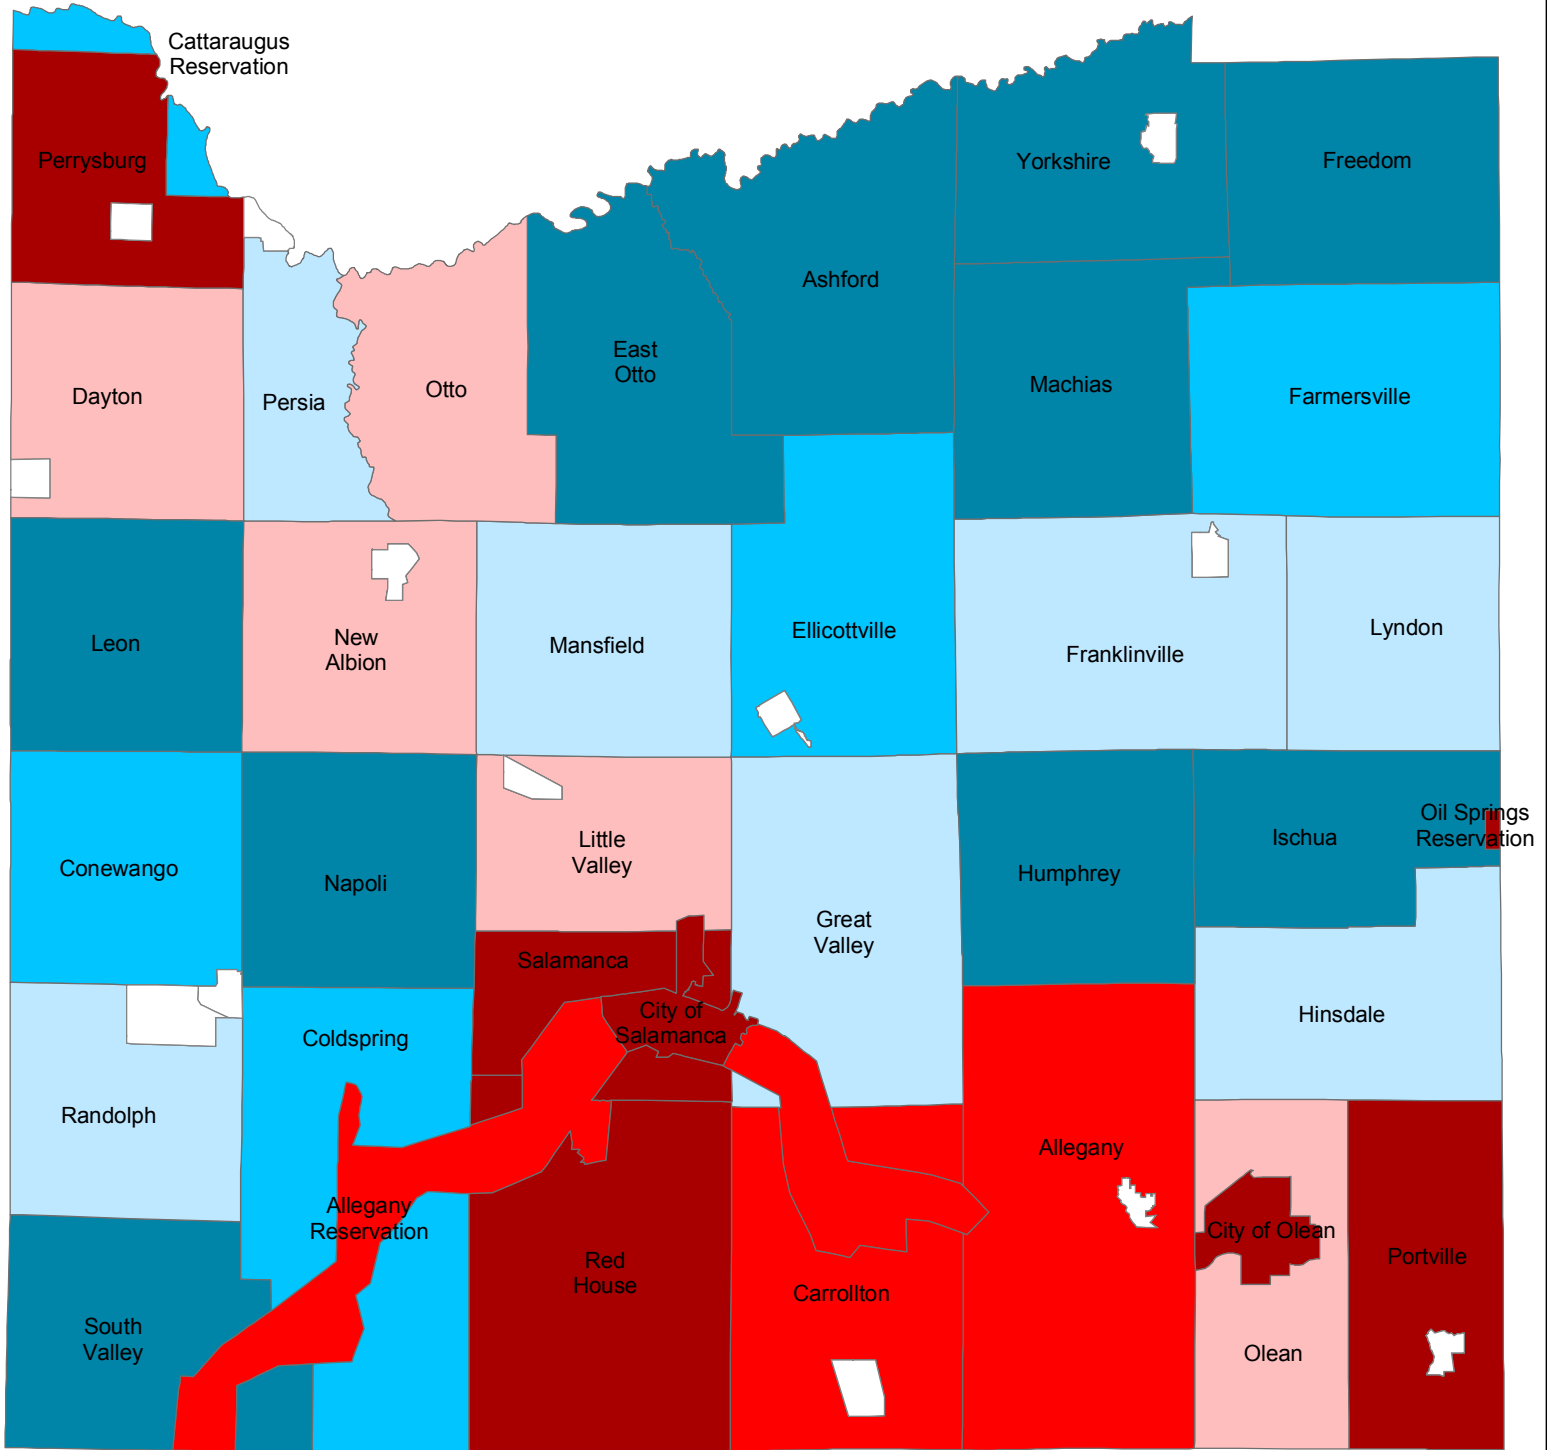

# Census Population Change 1980 through 2000 Per Town/City/Reservation

## Population Change from 1980 - 2000

- 11% or Greater Decrease
- 6% - 10% Decrease
- 1% - 5% Decrease
- 1% - 5% Increase
- 6% - 10% Increase
- 11% or Greater Increase

0 2 4 8 Miles

Map Created by:  
Daniel T. Martonis  
GIS Coordinator  
Cattaraugus County  
dtmaronis@catco.org  
(716) 938-9111 ext. 2324