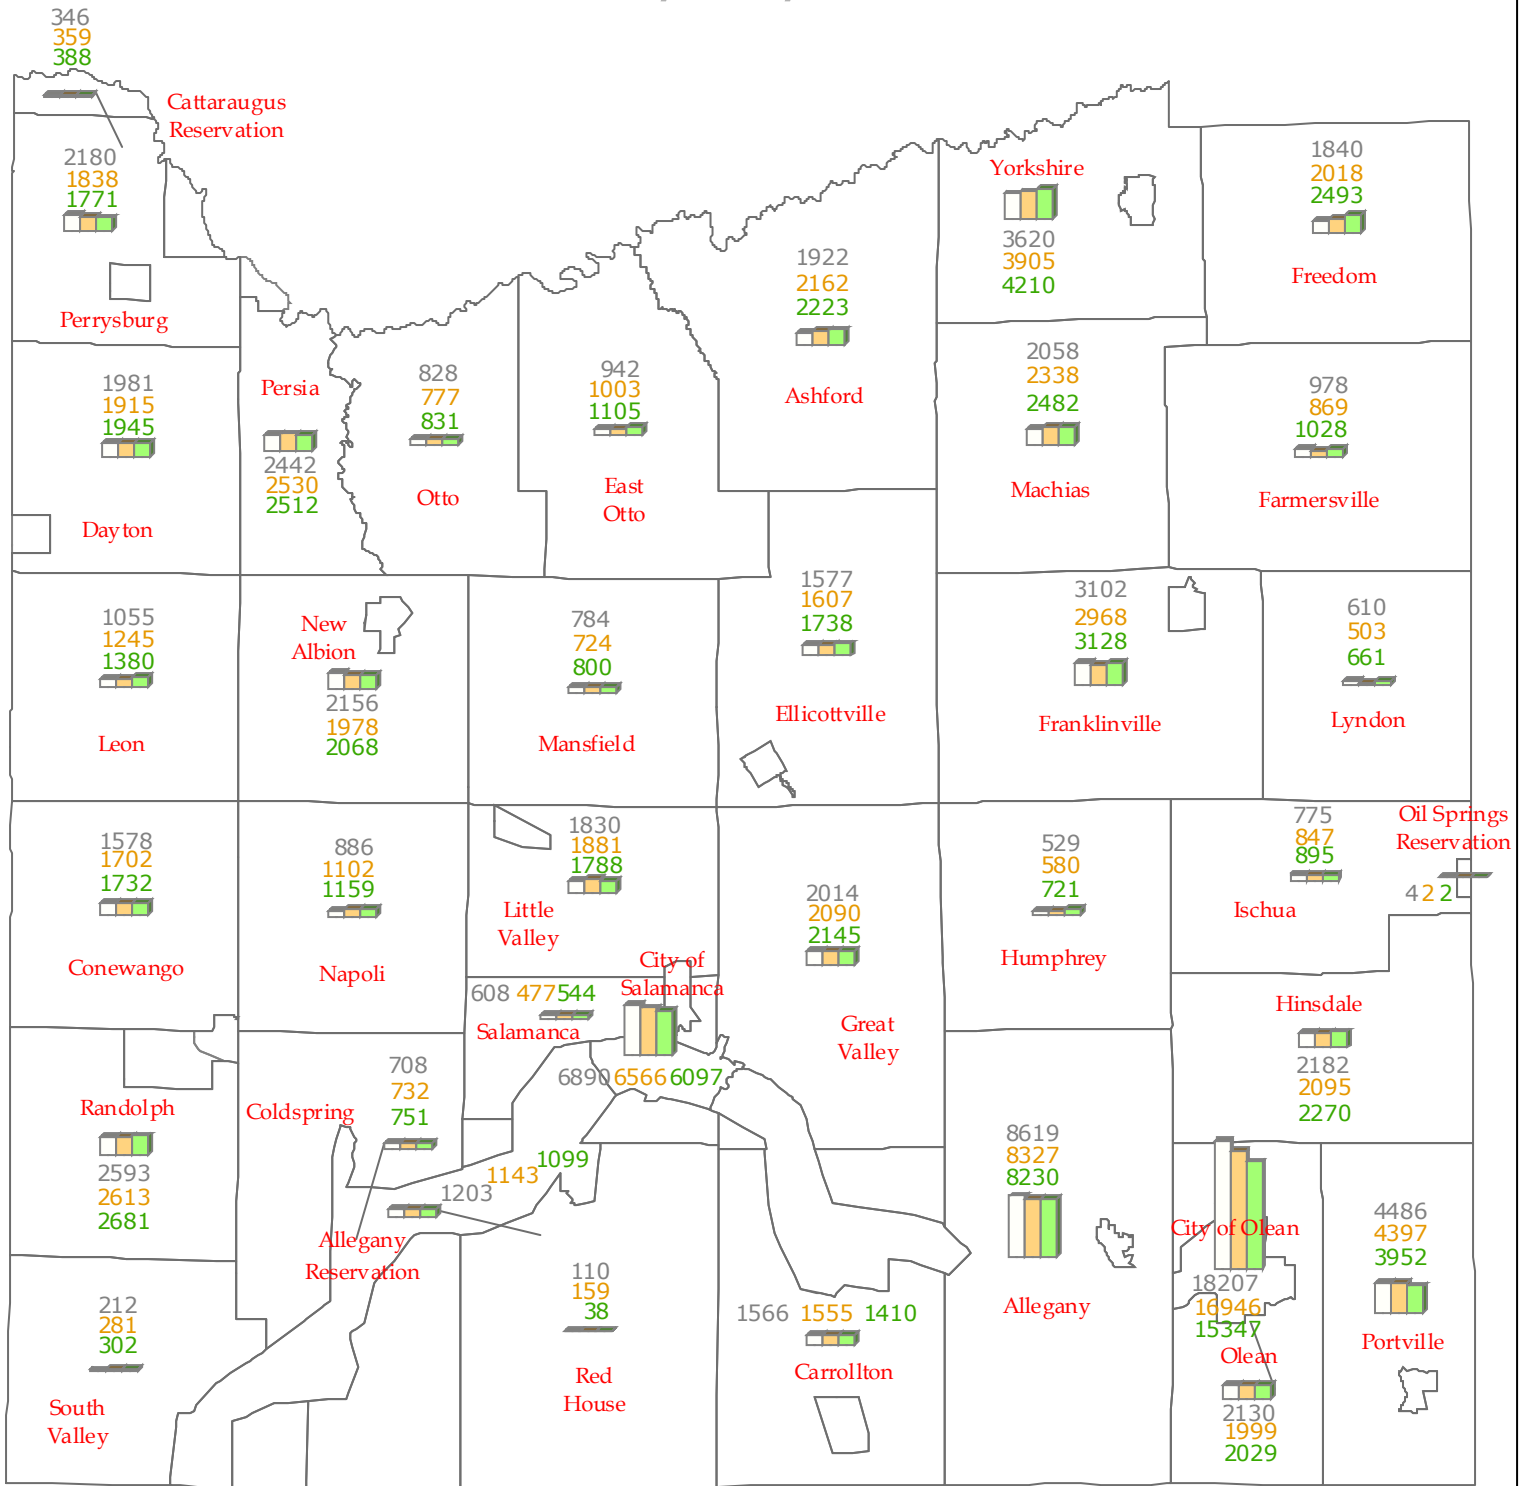

1980, 1990, 2000 CENSUS POPULATION PER TOWN/CITY/RESERVATION

This map was created using GIS technology.
 Prepared by Cattaraugus County
 Department of Economic Development, Planning & Tourism
 &
 Real Property & GIS Services
 303 Court Street
 Little Valley, NY 14755
 (716) 938-9111
www.cattco.org
 Daniel T. Martonis-GIS Coordinator
 DTMartonis@cattco.org
 October '06